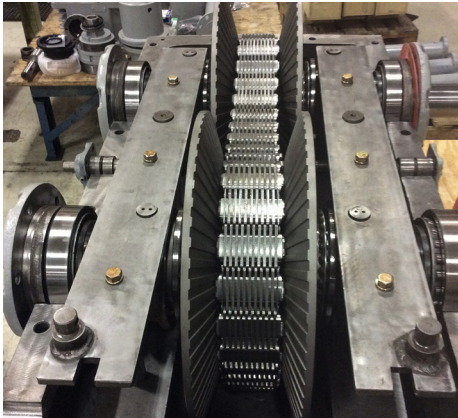

Available and ready when you need them

In 2015, we acquired the OEM manufacturing rights, equipment and inventory to produce PIV parts and units. Our inventory includes wheel faces, chains, shafts and all other internal components. We also stock a complete line of H-series, RH-series and RS-series PIV units available for off-the-shelf sale or for exchange. We have a wide selection of PIV parts and units ready to ship whenever you need them. As with everything else we do, our PIV quality and reliability are second to none.

Wheel face kits in stock

H6 PIV unit

RS33 PIV unit

PIV chains in stock

H5 PIV unit

H6 PIV unit during rebuild

For availability of the PIV parts or units you need, call us at 706.216.5040.

Atlanta Gear Works
Geared Up To Keep You Running
www.atlantagearworks.com