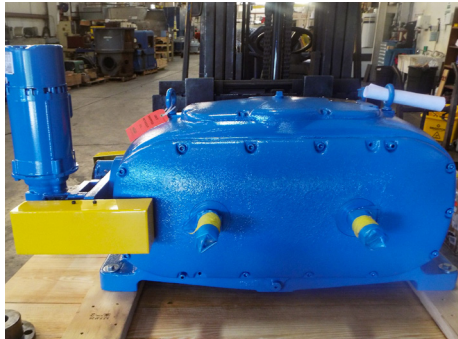

Available and ready when you need them

In 2015, we acquired the OEM manufacturing rights, equipment and inventory to produce PIV parts and units. Our inventory includes wheel faces, chains, shafts and all other internal components. We also stock a complete line of H-series, RH-series and RS-series PIV units available for off-the-shelf sale or for exchange. We have a wide selection of PIV parts and units ready to ship whenever you need them. As with everything else we do, our PIV quality and reliability are second to none.

Wheel face kits in stock

H6 PIV unit

RS33 PIV unit

PIV chains in stock

H5 PIV unit

H6 PIV unit during rebuild

For availability of the PIV parts or units you need, call us at 706.216.5040.

Atlanta Gear Works
Geared Up To Keep You Running
www.atlantagearworks.com